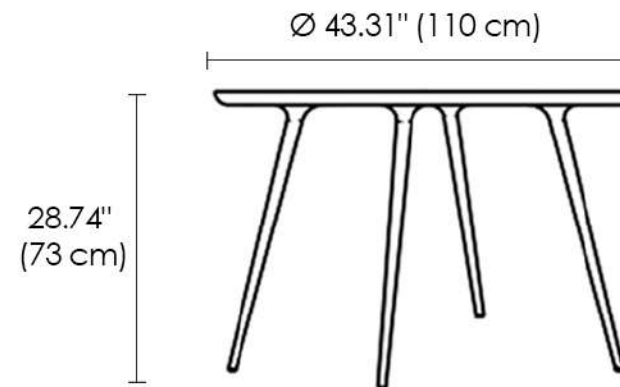

Accent Sirka Gray Stain Dining Table Ø 110

Design Space Copenhagen

Finishes

Oak Finish :

Sirka Gray
Oak

Material

- Solid Oak

Certification

Accent Dining Table Ø 110