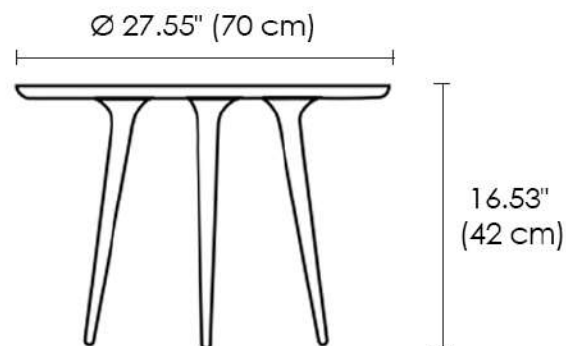

Accent Sirka Gray Stain Coffee Table Ø 70

Design Space Copenhagen

Finishes

Oak Finish :

Sirka Gray
Oak

Material

- Solid Oak

Certified

- FSC® certified oak.

The Mater Accent Table is designed by the Danish architect duo Space Copenhagen and combines a sculptural and handcrafted aesthetic. Following along the same bloodline as the highly successful 2009 Mater High Stool, the Accent collection consists of three coffee tables, a larger oval lounge table and round dining table. The various sizes allow for creativity and flexibility in configuration and creating different atmospheres for both home and public spaces. Crafted in solid FSC® certified oak with a sirka gray stain.

Accent Coffee Table Ø 70