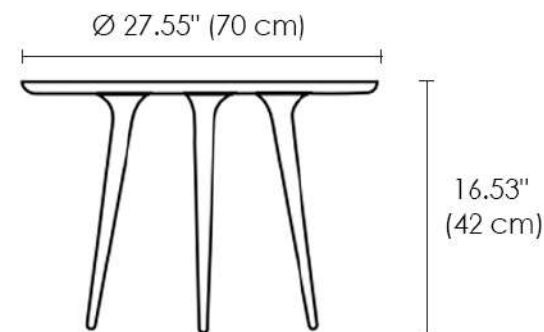

Accent Matte Lacquered Coffee Table Ø 70

Design Space Copenhagen

Finishes

Oak Finish :

Matte Oak

Material

- Solid Oak

Certified

- FSC® certified oak.

The Mater Accent Table is designed by the Danish architect duo Space Copenhagen and combines a sculptural and handcrafted aesthetic. Following along the same bloodline as the highly successful 2009 Mater High Stool, the Accent collection consists of three coffee tables, a larger oval lounge table and round dining table. The various sizes allow for creativity and flexibility in configuration and creating different atmospheres for both home and public spaces. Crafted in solid FSC® certified oak with matte lacquer.

Accent Coffee Table Ø 70