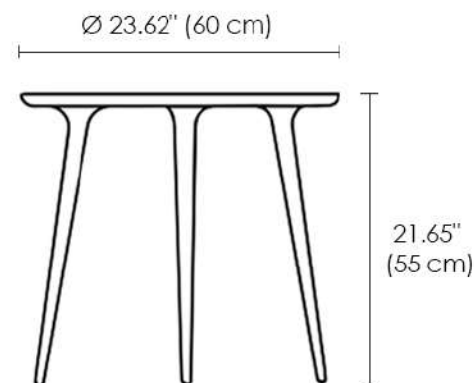

Accent Matte Lacquered Coffee Table Ø 60

Design Space Copenhagen

Finishes

Oak Finish :

Matte Oak

Material

- Solid Oak

Certified

Accent Large Table Ø 60