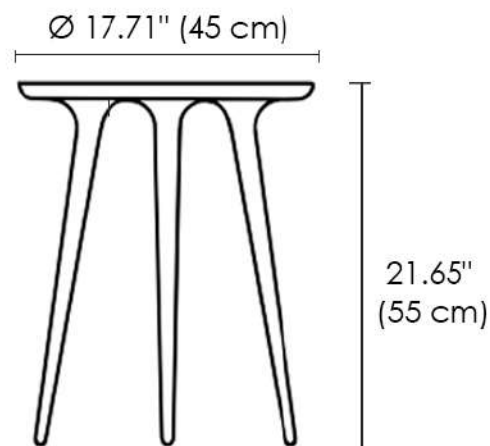

Accent Matte Lacquered Coffee Table Ø 45 M

Design Space Copenhagen

Finishes

Oak Finish :

Matte Oak

Material

- Solid Oak

Certified

- FSC® certified oak.

The Mater Accent Table is designed by the Danish architect duo Space Copenhagen and combines a sculptural and handcrafted aesthetic. Following the same bloodline as the highly successful 2009 Mater High Stool, the Accent collection consists of three coffee tables, a larger oval lounge table, and a round dining table. The various sizes allow for creativity and flexibility in configuration, creating different atmospheres for both home and public spaces. Crafted in solid FSC®-certified oak with a matte lacquer.

Accent Coffee Table Ø 45 M