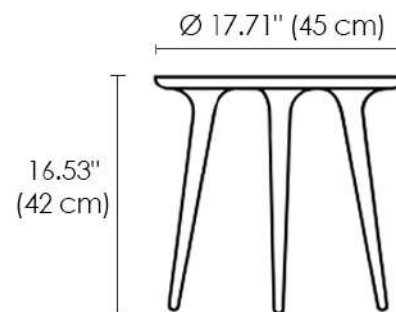

Accent Matte Lacquered Coffee Table Ø 45

Design Space Copenhagen

Finishes

Oak Finish :

Material

- Solid Oak

Certification

- FSC® certified oak.

The Mater Accent Table is designed by the Danish architect duo Space Copenhagen and a sculptural and handcrafted aesthetic. Following the same bloodline as the highly successful 2009 Mater High Stool, the Accent collection consists of three coffee tables, a larger oval lounge table, and a round dining table. The various sizes allow for creativity and flexibility in configuration, creating different atmospheres for both home and public spaces. Crafted in solid FSC®-certified oak with a matte lacquer.

Accent Coffee Table Ø 45