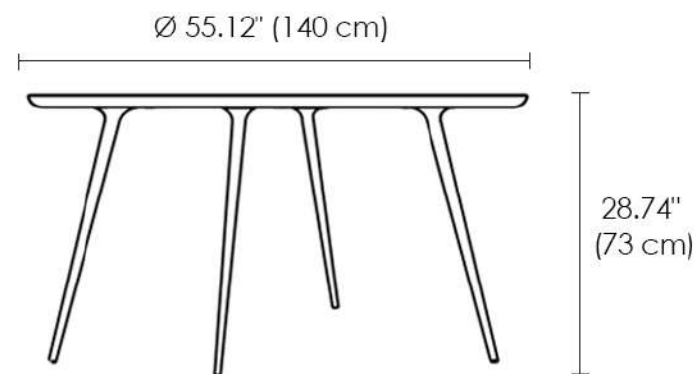

Accent Black Stained Dining Table Ø 140

Design Space Copenhagen

Finishes

Oak Finish :

Black
Stained Oak

Material

- Solid Oak

Certification

Accent Dining Table Ø 140