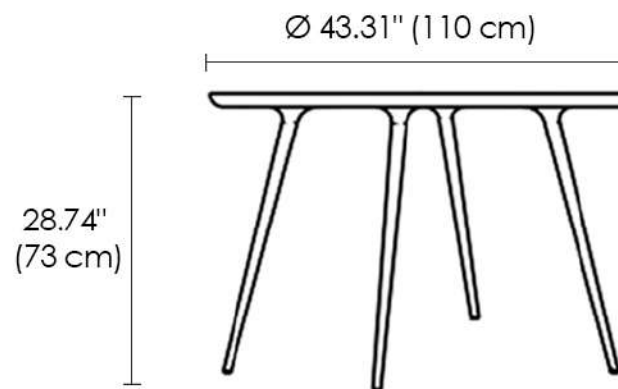

Accent Black Stained Dining Table Ø 110

Design Space Copenhagen

Finishes

Oak Finish :

Black
Stained Oak

Material

- Solid Oak

Certification

Accent Dining Table Ø 110