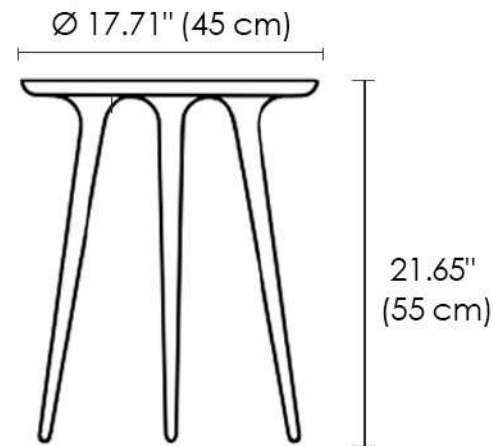

Accent Black Stained Coffee Table Ø 45 M

Design Space Copenhagen

Finishes

Oak Finish :

Black
Stained Oak

Material

- Solid Oak

Certification

Accent Coffee Table Ø 45 M