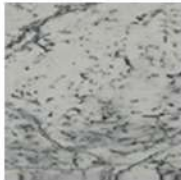

**SUNDAY DINING TABLE**

Design Jean-Baptiste Souletie

TOP FINISHES

Black Stained  
Solid Ash Matte  
Wood

Natural Walnut  
Veneer Wood

**Materials**  
- Wood  
- Marble

White Pele De  
Tigre Marble

Marquina Black  
Polished Marble

Indian Green  
Marble

LEG FINISHES

White Pele De  
Tigre Marble

Marquina Black  
Polished Marble

Indian Green  
Marble

**Sunday Dining Table -**

Sunday is a family of dining tables, coffee tables and consoles with a simple and sculptural design. The mix of heavy marble legs and a thin solid wood top creates an interesting contrast while the rounded edges and generous proportions provide a comforting feeling.