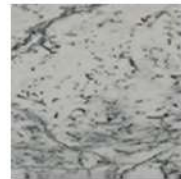

**SUNDAY DINING TABLE**

Design Jean-Baptiste Souletie

TOP FINISHES

Black Stained  
Solid Ash Matte  
Wood

Natural Walnut  
Veneer Wood

**Materials**  
- Wood  
- Marble

White Pele De  
Tigre Marble

Marquina Black  
Polished Marble

Indian Green  
Marble

LEG FINISHES

White Pele De  
Tigre Marble

Marquina Black  
Polished Marble

Indian Green  
Marble

**Sunday Dining Table -**

Sunday is a family of dining tables, coffee tables and consoles with a simple and sculptural design. The mix of heavy marble legs and a thin solid wood top creates an interesting contrast while the rounded edges and generous proportions provide a comforting feeling.