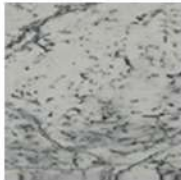

SUNDAY CONSOLE

Design Jean-Baptiste Souletie

TOP FINISHES

Black Stained
Solid Ash Matte
Wood

Natural Walnut
Veneer Wood

Materials
- Wood
- Marble

White Pele De
Tigre Marble

Marquina Black
Polished Marble

Indian Green
Marble

LEG FINISHES

White Pele De
Tigre Marble

Marquina Black
Polished Marble

Indian Green
Marble

Sunday Console -

Sunday is a family of dining tables, coffee tables and consoles with a simple and sculptural design. The mix of heavy marble legs and a thin solid wood top creates an interesting contrast while the rounded edges and generous proportions provide a comforting feeling.