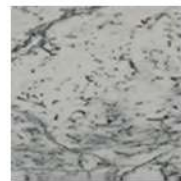

SUNDAY CONSOLE

Design Jean-Baptiste Souletie

TOP FINISHES

Black Stained
Solid Ash Matte
Wood

Natural Walnut
Veneer Wood

Materials
- Wood
- Marble

White Pele De
Tigre Marble

Marquina Black
Polished Marble

Indian Green
Marble

LEG FINISHES

White Pele De
Tigre Marble

Marquina Black
Polished Marble

Indian Green
Marble

Sunday Console -

Sunday is a family of dining tables, coffee tables and consoles with a simple and sculptural design. The mix of heavy marble legs and a thin solid wood top creates an interesting contrast while the rounded edges and generous proportions provide a comforting feeling.