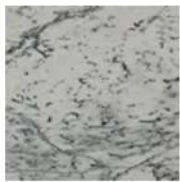

SALUTE COFFEE OR SIDE TABLES

Salute Coffee / Side Tables -

Salute is a family of tables mixing marble and metal for a high visual impact. As an occasional table, Salute is the perfect companion to your iconic armchair or next to a comfy sofa, with its clean lines and yet strong personality.

Design Sebastian Herkner

FINISHES

White Pele De Tigre Marble

Marquina Black Polished Marble

Indian Green Marble

Travertin Marble

TRAY FINISHES

Copper Varnished Steel

Yellow Matte Painted Steel

Black Matte Painted Steel

Polished Steel

Light Blue Matte Painted Steel

Materials
- Metal
- Marble

SALUTE HIGH

SALUTE MEDIUM

SALUTE LOW