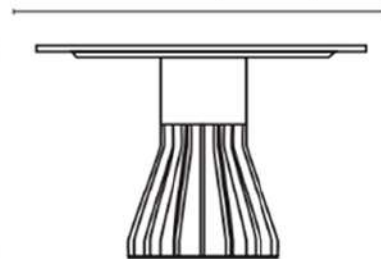

Oak Wood

Materials

- Wood
- Marble
- Metal

Mewoma Dining Table -

Mewoma is a family of tables with a strong architectural presence. The construction of the table is simple and legible: a laser-cut metal leg supports a massive wooden column on which the marble top rests.

Available Dimensions: W x D x H

MEWOMA 120

W

Ø 47.24" (120 cm)

H
29.13"
(74 cm)

MEWOMA 150

W

Ø 59.05" (150 cm)

H
29.13"
(74 cm)

MEWOMA 280

W

110.23" (280 cm)

H
29.13"
(74 cm)

D 43.30"
(110 cm)