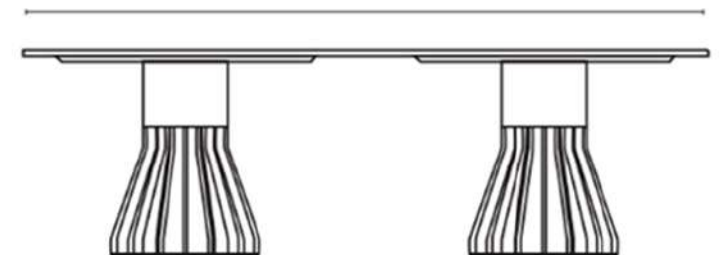

Available Dimensions: W x D x H

MEWOMA 120

W

Ø 47.24" (120 cm)

H
29.13"
(74 cm)

MEWOMA 150

W

Ø 59.05" (150 cm)

H
29.13"
(74 cm)

MEWOMA 280

W

110.23" (280 cm)

H
29.13"
(74 cm)

D 43.30"
(110 cm)