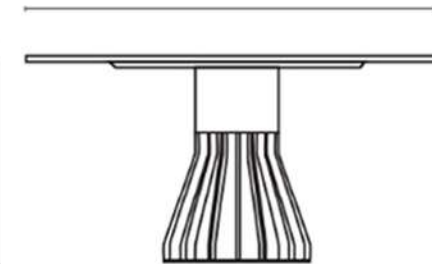

Available Dimensions: W x D x H

MEWOMA 120

W

Ø 47.24" (120 cm)

H
29.13"
(74 cm)

MEWOMA 150

W

Ø 59.05" (150 cm)

H
29.13"
(74 cm)

MEWOMA 280

W

110.23" (280 cm)

H
29.13"
(74 cm)

D 43.30"
(110 cm)