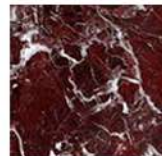

LAMINA DINING TABLE

Design Hannes Peer

FINISHES

Structure Finish

Marble -

Marquina Black Polished Marble

White Pele De Tigre Marble

Green Marble

Red Marble Rosso Lepant Marble

Travertin Marble

White Marble With Shades Of Pink Marble

Contrasted Stained Brushed French Oak Marble

Materials

- Marble

Lamina Dining Table-

Lamina is a dinner table relying on the intersection of marble slabs. The interlocking triangle shaped legs give it both a sense of equilibrium and dynamism.