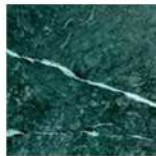

LAMINA DINING TABLE

Design Hannes Peer

FINISHES

Structure Finish

Marble -

Marquina Black Polished Marble

White Pele De Tigre Marble

Green Marble

Red Marble Rosso Lepant Marble

Travertin Marble

White Marble With Shades Of Pink Marble

Contrasted Stained Brushed French Oak Marble

Materials

- Marble

Lamina Dining Table-

Lamina is a dinner table relying on the intersection of marble slabs. The interlocking triangle shaped legs give it both a sense of equilibrium and dynamism.