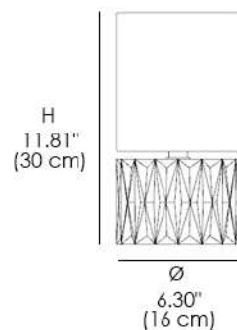

8170/LP
ZOE

Crystal table lamp with metal structure with chrome finish and fabric diffuser. Available in chromatic variants. Classic Opera Catalog.

FINISHES

GLASS FINISH

CLEAR GLASS

METAL STRUCTURE FINISH

CHROME

LAMPSHADE FINISH

PONGE BURGUNDY RED

LIGHT SOURCES

LED: 1X4W - G9 BASE

TECHNICAL INFO

VOLTAGE: 110V

MATERIALS

FABRIC, METAL, GLASS