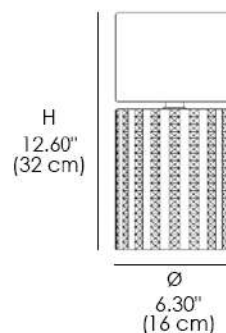

METAL STRUCTURE FINISH

CHROME

LIGHT SOURCES

LED: 1X4W - G9 BASE

TECHNICAL INFO

VOLTAGE: 110V

MATERIALS

FABRIC, METAL, GLASS