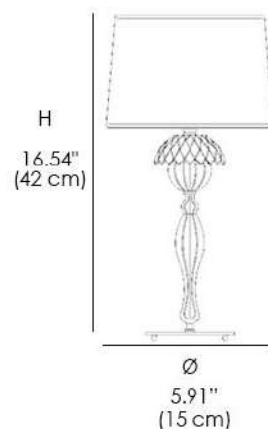

FABRIC DIFFUSER

PONGE BLACK

PONGE IVORY

PONGE-HAZELNUT

Vogue Table Lamp (349/LP)