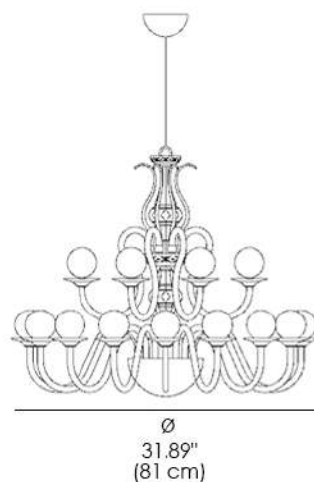

#### GLASS FINISH

CLEAR GLASS

#### METAL STRUCTURE FINISH

CHROME

Chandelier in clear crystal, metal with chrome finish and blown glass diffusers. Available in different colors and dimensions.

#### MATERIALS

GLASS, METAL