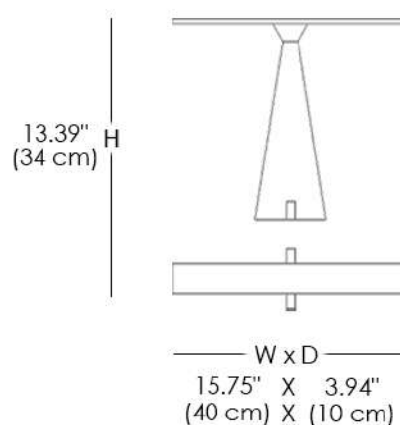

8144/L

TRACCIA

Table lamp in gold Calacatta marble, with base support and diffuser in metal with brushed light gold finish.

FINISHES

MARBLE FINISH

GOLD CALACATTA

METAL STRUCTURE FINISH

BRUSHED LIGHT GOLD