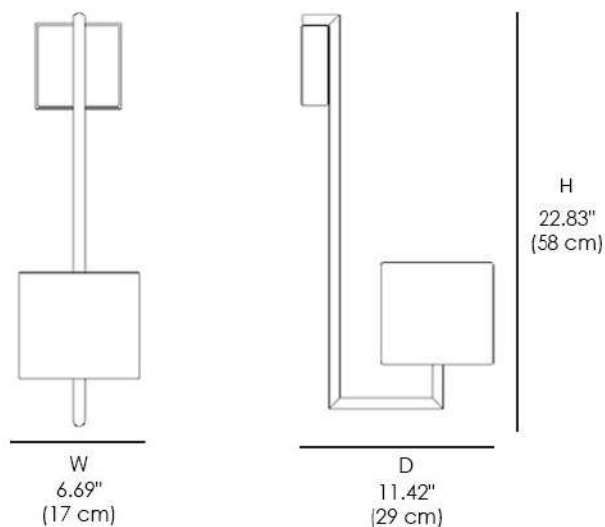

8174/AP

TINTA

FINISHES

METAL STRUCTURE FINISH

LIGHT GOLD

FABRIC FINISH

COTTON - IVORY

BASE FINISH

VICENZA STONE

Wall lamp with ivory fabric diffuser. Metal structure with light gold finish and Vicenza stone base.

LIGHT SOURCES

LED: 1X6W - E14

CERTIFICATIONS

TECHNICAL INFO

Voltage: 110V

MATERIALS