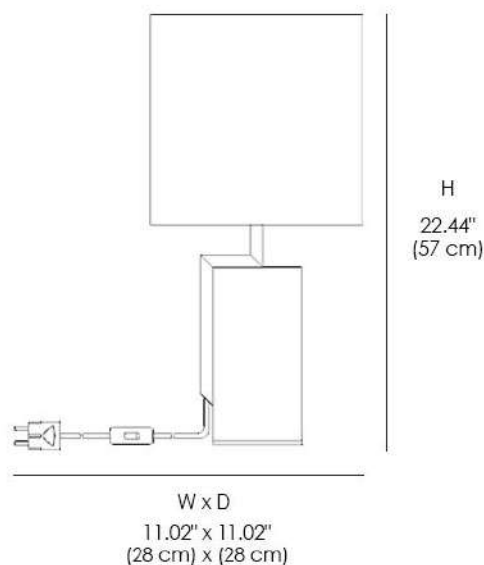

8174/LG  
**TINTA**

Table lamps with ivory fabric lampshade. Metal structure with light gold finish and base in Vicenza stone.

**FINISHES**

**METAL STRUCTURE FINISH**

LIGHT GOLD

**FABRIC FINISH**

COTTON - IVORY

**BASE FINISH**

VICENZA STONE

**LIGHT SOURCES**

LED: 1X10W - E27

**TECHNICAL INFO**

Voltage: 110V

**MATERIALS**

METAL, FABRIC, MARBLE