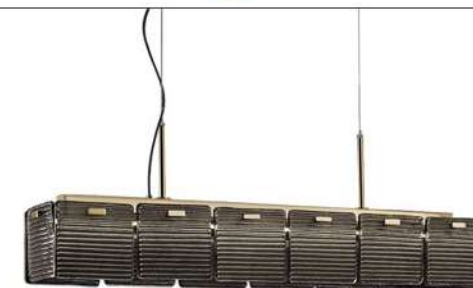

685/120X20

SVEVO

Pendant with light gold metal finish and striped smoked glass diffusers. Available in different colors and dimensions. Classi Catalogue Opera.

FINISHES

GLASS FINISH

CLEAR

FUME

METAL STRUCTURE FINISH