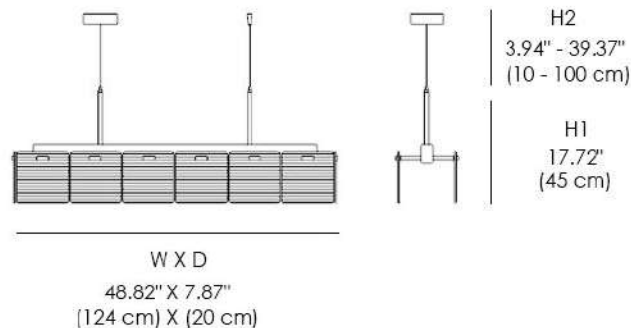

685/120X20

SVEVO

Pendant with light gold metal finish and striped smoked glass diffusers. Available in different colors and dimensions. Classi Catalogue Opera.

FINISHES

GLASS FINISH

CLEAR

FUME

METAL STRUCTURE FINISH

CHROME

LIGHT GOLD

LIGHT SOURCES

TEMPERATURE: 3000K
LUMEN: 3100
LED: 48W
CRI: >80

TECHNICAL INFO

VOLTAGE: 110V

MATERIALS

GLASS, METAL