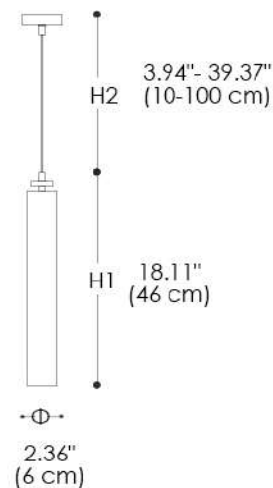

POLISHED CHROME

IRON GRAY

The Stile Suspended lamp in metal with iron grey finish and decorative crystal detail. Available in different colors.

LIGHT SOURCES

LED: 1X8W - GU10

CERTIFICATIONS

TECHNICAL INFO

VOLTAGE: 110V