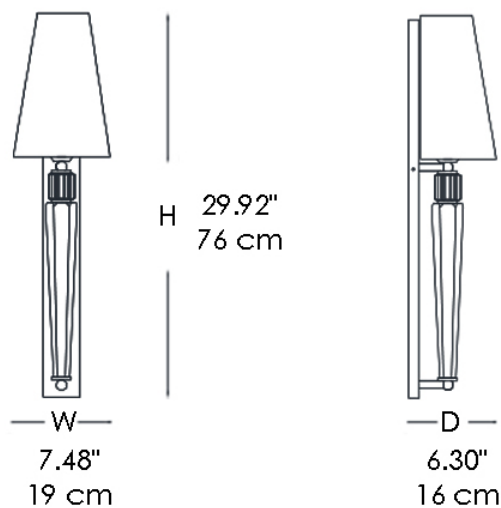

8057/AP
SPILLO

FINISHES

GLASS FINISH

CLEAR GLASS

METAL STRUCTURE FINISH

POLISHED CHROME

FABRIC DIFFUSER

CHINETTE-BLUE

The Spillo wall lamp in carved crystal and metal with chrome finish, blue fabric shade.

LIGHT SOURCES

ECO HALOGEN: 1X77W - E27
LED: 1X10W - E27

CERTIFICATIONS

TECHNICAL INFO

VOLTAGE: 110V

MATERIALS

GLASS, METAL,
FABRIC