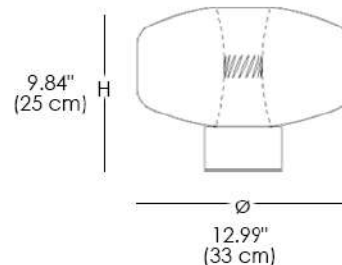

DIFFUSER GLASS FINISH

WHITE

Table lamp in blown glass with shaded blue or shaded gold finish.
Internal diffuser in hand-carved white blown glass diffuser.
Metal structure with iron grey finish.

LIGHT SOURCES