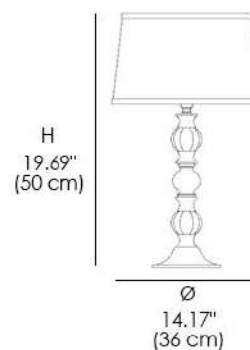

FABRIC FINISH

PONGE IVORY

PONGE BLACK

LIGHT SOURCES

ECO HALOGEN: 1X77W - E27

LED: 1X13W - E26

CERTIFICATIONS

TECHNICAL INFO

VOLTAGE: 110V

MATERIALS

FABRIC, METAL, GLASS