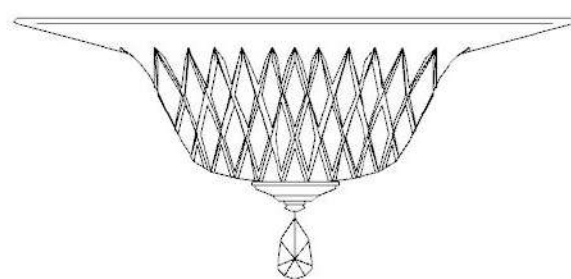

SW -
CRYSTAL

SW -
GOLDEN
TEAK

SW - JET

METAL STRUCTURE FINISH

CHROME

IRON GREY

Ceiling lamp with chrome metal finish and transparent carved crystal diffuser, Swarovski Elements pendant. Available in different colors.

H
7.87"
(20 cm)

Ø
18.11"
(46 cm)

LIGHT SOURCES

LED: 3X4W - E14
ECO HALOGEN: 3X30W - E14

CERTIFICATIONS

TECHNICAL INFO

VOLTAGE: 110V

MATERIALS