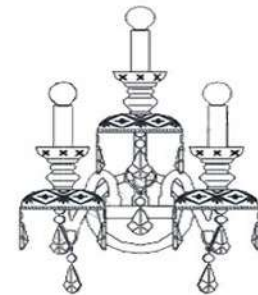

# SABIK

Wall lamp in carved crystal and amber glass, metal structure with gold finish, Swarovski Elements pendants. Available in dimensional variants. Classic Opera Catalog.

### METAL STRUCTURE FINISH

SHINY  
GOLD

CHROME

Sabik Wall Lamp (238/AP2)

W x D  
12.60" x 10.24"  
(32 cm) x (26 cm)

H  
11.81"  
(30 cm)

Sabik Wall Lamp (238/AP3)

W x D  
15.75" x 10.24"  
(40 cm) x (26 cm)

H  
11.81"  
(30 cm)

#### SABIK WALL LAMP (238/AP1)