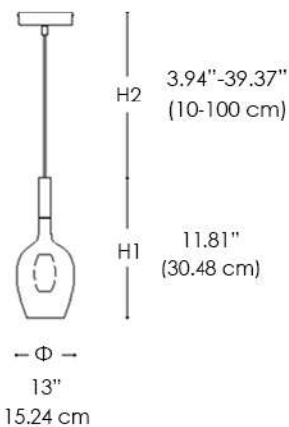

Rose Single Pendant Lamp(3050/S1)

Rose Single Pendant Lamp(3050/SG)

LIGHT SOURCES

LED: 1X6W - E12
1X30W - E12

CERTIFICATIONS

TECHNICAL INFO

Voltage: 120V
Dimming: TRIAC

MATERIALS