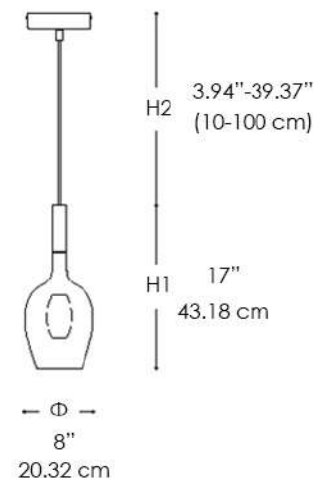

Rose Single Pendant Lamp(3050/S1)

Rose Single Pendant Lamp(3050/SG)

LIGHT SOURCES

LED: 1X6W - E12
1X30W - E12

CERTIFICATIONS

TECHNICAL INFO

Voltage: 120V
Dimming: TRIAC

MATERIALS