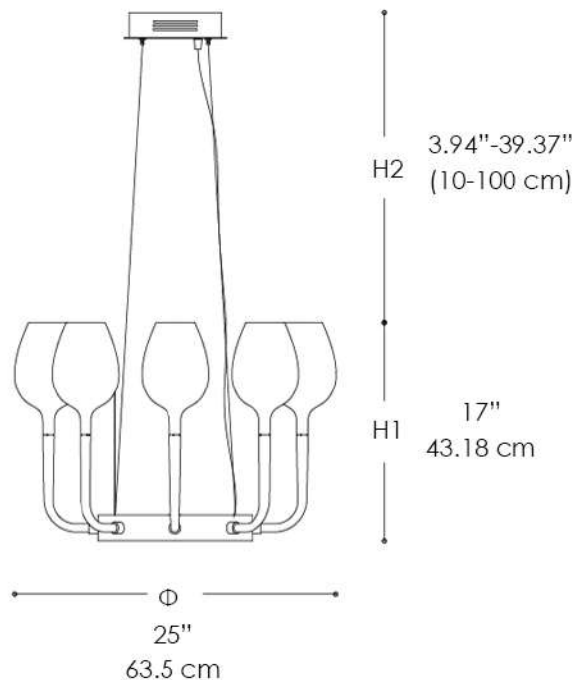

**METAL STRUCTURE FINISH**

IRON GREY

SHINY GOLD

CHROME

The Rose multi light chandelier offers a chic, versatile design, featuring 8 tulip shaped shades suspended from a round canopy.

**LIGHT SOURCES**

TEMPERATURE: 3000K  
LUMEN: 3700  
LED: 33W, 8X16W - G4  
CRI: >90