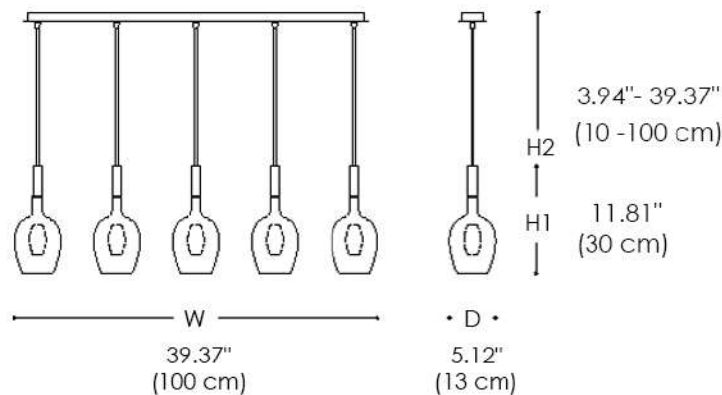

METAL STRUCTURE FINISH

IRON GREY

CHROME

SHINY GOLD

LIGHT SOURCES

LED: 5X6W - E12

CERTIFICATIONS

TECHNICAL INFO

VOLTAGE: 120V
DIMMING: TRIAC

MATERIALS

GLASS, METAL