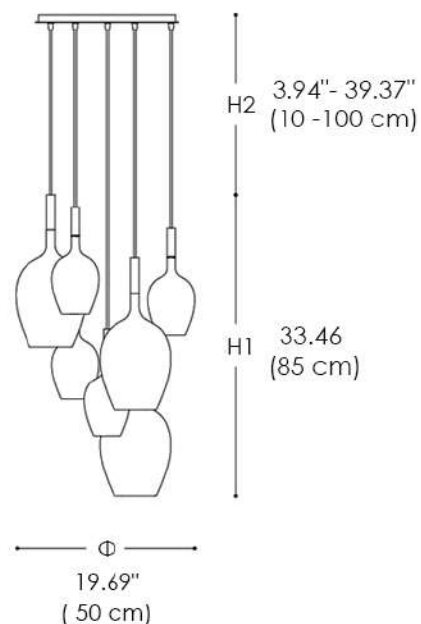

IRON GREY

CHROME

SHINY GOLD

The Rose multi light chandelier offers a chic, versatile design featuring seven tulip shaped shades suspended from a round canopy.

**LIGHT SOURCES**

LED: 7X6W - E12

**CERTIFICATIONS**

**TECHNICAL INFO**

VOLTAGE: 120V

**MATERIALS**

GLASS, METAL