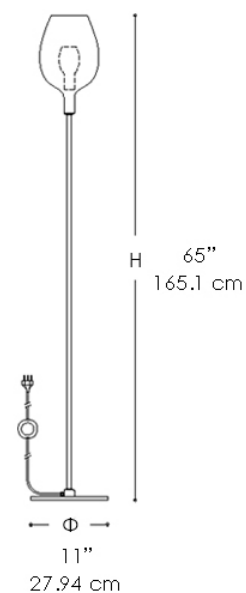

3050/P1  
**ROSE**

The Rose floor lamp in metal with chrome or iron grey finish and blown glass diffuser with shiny coating finish.

**FINISHES**

**GLASS FINISH**

SHINY TITANIUM COATING GLASS

SHINY PINK GOLD COATING GLASS

SHINY GOLD COATING GLASS

CLEAR GLASS ROSE

**METAL STRUCTURE FINISH**

IRON GREY

SHINY GOLD

CHROME

**LIGHT SOURCES**

LED: 1X6W - E12

**CERTIFICATIONS**

**TECHNICAL INFO**

VOLTAGE: 120V

**MATERIALS**

GLASS, METAL