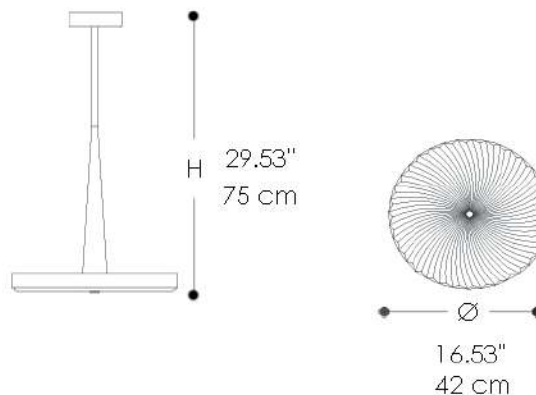

302/40

RITMICO

FINISHES

GLASS FINISH

CLEAR GLASS

METAL STRUCTURE FINISH

LIGHT GOLD

The Ritmico Pendant in metal with light gold finish and carved crystal diffuser. Available in different colors.

LIGHT SOURCES

TEMPERATURE: 3000K
LUMEN: 1800
LED: 31W

CERTIFICATIONS

TECHNICAL INFO

VOLTAGE: 110V

MATERIALS

GLASS, METAL