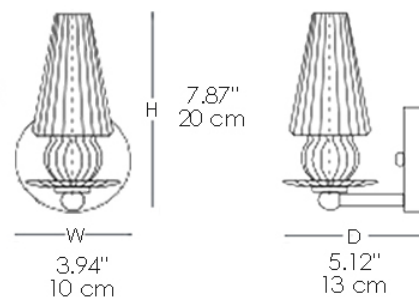

METAL STRUCTURE FINISH

CHROME

VIOLET

LIGHT GOLD

IRON GREY

Rigel Wall Lamp (344/AP1)