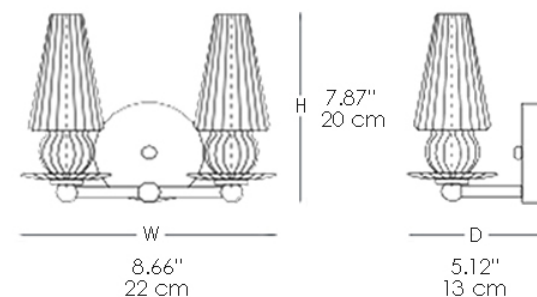

Rigel Wall Lamp (344/AP2)