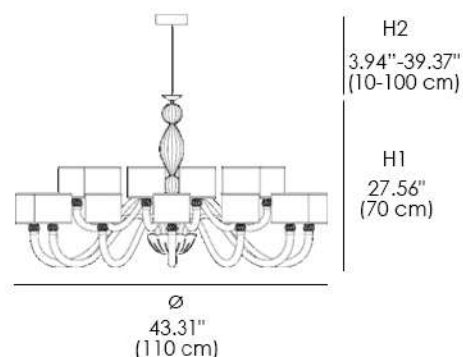

2450/5, 8, 10, 8+8, 12+12

RIGATO

Chandelier with striped glass arms, dove and black carved crystal details.
Dove fabric shades. Metal with chrome finish. Available in different dimensions.

Rigato Chandelier (2450/12+12)