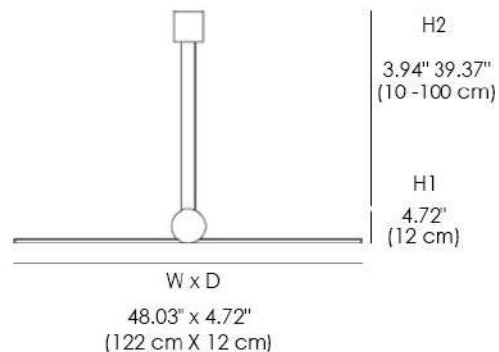

METAL STRUCTURE FINISH

MATTE BLACK

MATTE CHAMPAGNE

LIGHT SOURCES

TEMPERATURE: 3000K
LUMEN: 2000
LED: 24W
CRI: >90

CERTIFICATIONS

TECHNICAL INFO

VOLTAGE: 110V

MATERIALS

MARBLE, METAL