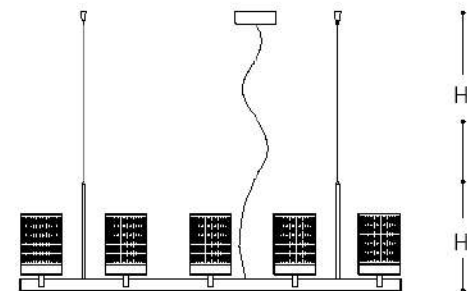

725/L10

QUARZO

FINISHES

GLASS FINISH

CLEAR GLASS

METAL STRUCTURE FINISH

LIGHT GOLD - CHROME

The Quarzo Chandelier offers a sophisticated look, featuring sleek Chrome arms extending out from a Light Gold finished center column, with textured Transparent cylindrical glass shades held into Gold finished socket holders

H2
3.94" - 39.37"
(10-100 cm)

H1
13.78"
(35 cm)

W
47.24"
(120 cm)

D
21.65"
(55 cm)

LIGHT SOURCES

TEMPERATURE: 3000K
LUMEN: 6000
LED: 65W
CRI: >90

CERTIFICATIONS

TECHNICAL INFO

Voltage: 120V
Driver: Included
Dimming: 0-10V

MATERIALS

GLASS, METAL