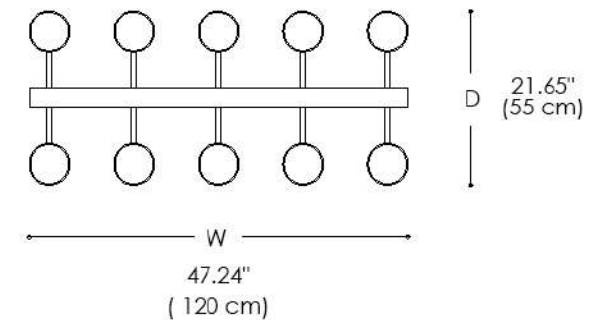

H2
3.94" - 39.37"
(10-100 cm)

H1
13.78"
(35 cm)

W
47.24"
(120 cm)

D
21.65"
(55 cm)

LIGHT SOURCES

TEMPERATURE: 3000K
LUMEN: 6000
LED: 65W
CRI: >90

CERTIFICATIONS

TECHNICAL INFO