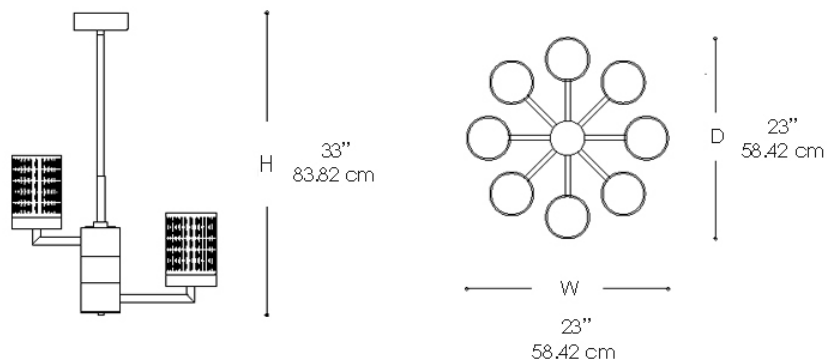

**FINISHES**

**GLASS FINISH**

CLEAR GLASS

**METAL STRUCTURE FINISH**

LIGHT GOLD - CHROME

**LIGHT SOURCES**

TEMPERATURE: 3000K  
LUMEN: 4800  
LED: 52W  
CRI: >90

**CERTIFICATIONS**