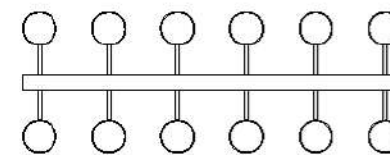

## FINISHES

### METAL STRUCTURE FINISH

GOLD NICKEL

H2 3.94"- 39.37"  
(10-100 cm)  
H1 13.78"  
(35 cm)

W 58"  
147.32 cm  
D 21.65"  
(55 cm)