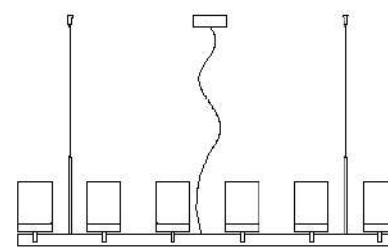

### METAL STRUCTURE FINISH

GOLD NICKEL

H2 3.94"- 39.37"  
(10-100 cm)  
H1 13.78"  
(35 cm)

W 58"  
147.32 cm  
D 21.65"  
(55 cm)