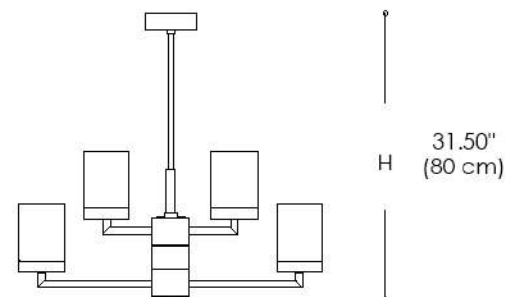

DOVE GLASS

METAL STRUCTURE FINISH

GOLD NICKEL

LIGHT SOURCES

TEMPERATURE: 3000K
LUMEN: 7200
LED: 78W
CRI: >90

CERTIFICATIONS

TECHNICAL INFO

Voltage: 120V
Driver: Included
Dimming: 0-10V