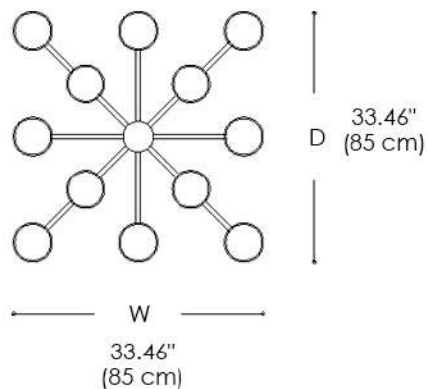

DOVE GLASS

METAL STRUCTURE FINISH

GOLD NICKEL

LIGHT SOURCES

TEMPERATURE: 3000K
LUMEN: 7200
LED: 78W
CRI: >90

CERTIFICATIONS

TECHNICAL INFO

Voltage: 120V
Driver: Included
Dimming: 0-10V