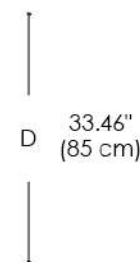

**GLASS FINISH**

CLEAR GLASS

**METAL STRUCTURE FINISH**

LIGHT GOLD – CHROME

**LIGHT SOURCES**

TEMPERATURE: 3000K  
LUMEN: 7200  
LED: 78W  
CRI: >90

**CERTIFICATIONS**

**TECHNICAL INFO**