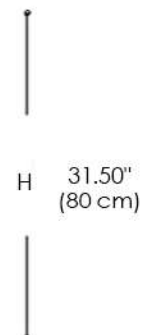

**GLASS FINISH**

CLEAR GLASS

**METAL STRUCTURE FINISH**

LIGHT GOLD – CHROME

**LIGHT SOURCES**

TEMPERATURE: 3000K  
LUMEN: 7200  
LED: 78W  
CRI: >90

**CERTIFICATIONS**

**TECHNICAL INFO**