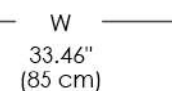

**GLASS FINISH**

CLEAR GLASS

**METAL STRUCTURE FINISH**

LIGHT GOLD – CHROME

**LIGHT SOURCES**

TEMPERATURE: 3000K  
LUMEN: 7200  
LED: 78W  
CRI: >90

**CERTIFICATIONS**

**TECHNICAL INFO**