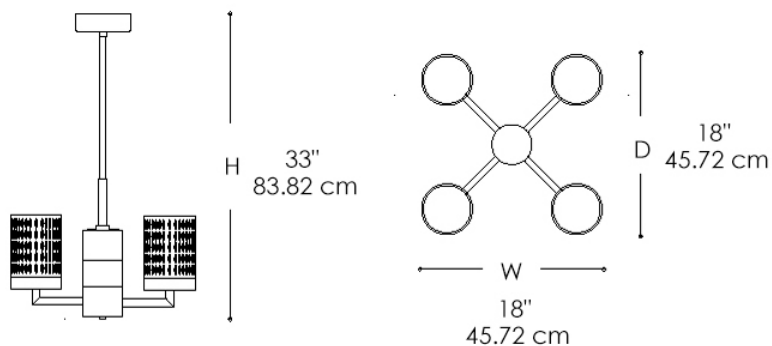

725/4

QUARZO

FINISHES

GLASS FINISH

CLEAR GLASS

METAL STRUCTURE FINISH

LIGHT GOLD - CHROME

The Quarzo Chandelier offers a sophisticated look, featuring sleek Chrome arms extending out from a Light Gold finished center column, with textured Transparent cylindrical glass.