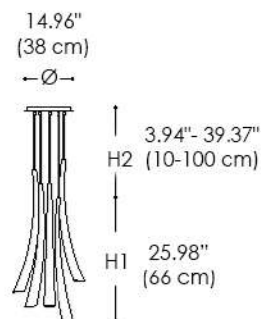

439/S5 439/S10 439/S15

PULSA

FINISHES

GLASS FINISH

WHITE SHADED GLASS

DOVE GLASS

AMETHYST GLASS

METAL STRUCTURE FINISH

IRON GREY

LIGHT GOLD

The Pulsa pendant lamp with blown glass diffusers in Smoked White, Dove or Amethyst. Metal structure with iron grey finish.

LIGHT SOURCES

- 439/S5** ECO HALOGEN: 5X20W - G9
LED: 5X2.5W - G9
- 439/S10** ECO HALOGEN: 10X20W - G9
LED: 10X2.5W - E12
- 439/S15** ECO HALOGEN: 15X20W - G9
LED: 15X2.5W - E12

CERTIFICATIONS

TECHNICAL INFO

Voltage: 120V
Driver: Included
Dimming: TRIAC

MATERIALS

GLASS, METAL