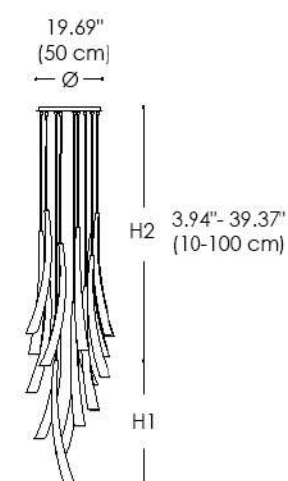

439/S5 439/S10 439/S15

PULSA

FINISHES

GLASS FINISH

WHITE SHADED GLASS

DOVE GLASS

AMETHYST GLASS

METAL STRUCTURE FINISH

IRON GREY

LIGHT GOLD

The Pulsa pendant lamp with blown glass diffusers in Smoked White, Dove or Amethyst. Metal structure with iron grey finish.

LIGHT SOURCES

- 439/S5** ECO HALOGEN: 5X20W - G9
LED: 5X2.5W - G9
- 439/S10** ECO HALOGEN: 10X20W - G9
LED: 10X2.5W - E12
- 439/S15** ECO HALOGEN: 15X20W - G9
LED: 15X2.5W - E12

CERTIFICATIONS

TECHNICAL INFO

Voltage: 120V
Driver: Included
Dimming: TRIAC

MATERIALS

GLASS, METAL