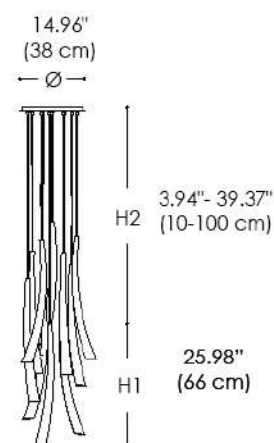

439/S5 439/S10 439/S15

PULSA

FINISHES

GLASS FINISH

WHITE SHADED GLASS

DOVE GLASS

AMETHYST GLASS

METAL STRUCTURE FINISH

IRON GREY

LIGHT GOLD

The Pulsa pendant lamp with blown glass diffusers in Smoked White, Dove or Amethyst. Metal structure with iron grey finish.

LIGHT SOURCES

- 439/S5** ECO HALOGEN: 5X20W - G9
LED: 5X2.5W - G9
- 439/S10** ECO HALOGEN: 10X20W - G9
LED: 10X2.5W - E12
- 439/S15** ECO HALOGEN: 15X20W - G9
LED: 15X2.5W - E12

CERTIFICATIONS

TECHNICAL INFO

Voltage: 120V
Driver: Included
Dimming: TRIAC

MATERIALS

GLASS, METAL