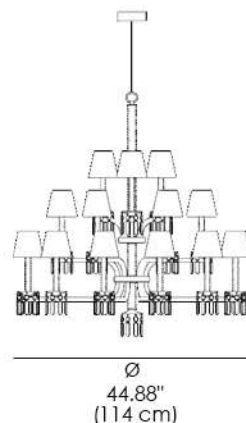

CLEAR

SW-
CRYSTAL

Prezioso Chandelier (252/12+6+3)

H2
3.94"-39.37"
(10-100 cm)

H1
38.58"
(98 cm)

Ø
44.88"
(114 cm)

PREZIOSO CHANDELIER (252/6)

LIGHT SOURCES