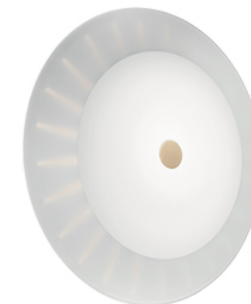

211/AP  
**POLIFEMO**

The Polifemo Wall lamp and ceiling fixtures in thermoformed and screen printed white glass with a light transparency that reveals the radial structure.

**FINISHES**

**GLASS FINISH**

SATIN GLASS

**METAL STRUCTURE FINISH**

CHROME

LIGHT GOLD

22"  
55.88 cm

4"  
10.16cm

**LIGHT SOURCES**

TEMPERATURE: 3000K  
LUMEN: 3000  
LED: 24.4W  
CRI: >90