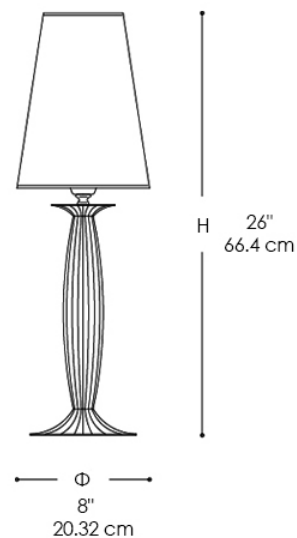

LIGHT SOURCES

LED: 1X10W - E26
ECO HALOGEN: 1X46W - E26

CERTIFICATIONS

TECHNICAL INFO

Voltage: 120V
Dimming: TRIAC

MATERIALS

GLASS, METAL, FABRIC