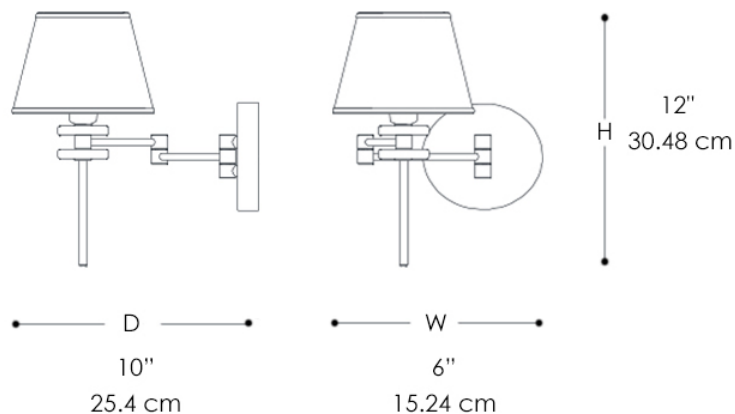

BLACK

FABRIC DIFFUSER

WHITE

BLACK

The Perla wall lamp in metal with black and chrome or white and chrome finish, clear glass detail, and black or white fabric shade.

LIGHT SOURCES

LED: 1X6W – E12

CERTIFICATIONS