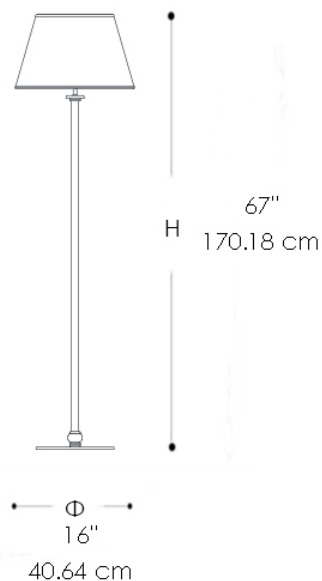

7020/P

PERLA

FINISHES

GLASS FINISH

CLEAR GLASS

METAL STRUCTURE FINISH

CHROME

WHITE

BLACK

FABRIC DIFFUSER

WHITE

BLACK

The Perla floor lamp in metal with black and chrome or white and chrome finish, clear glass detail, and black or white fabric shade.

LIGHT SOURCES

LED: 1X13W - E26

CERTIFICATIONS