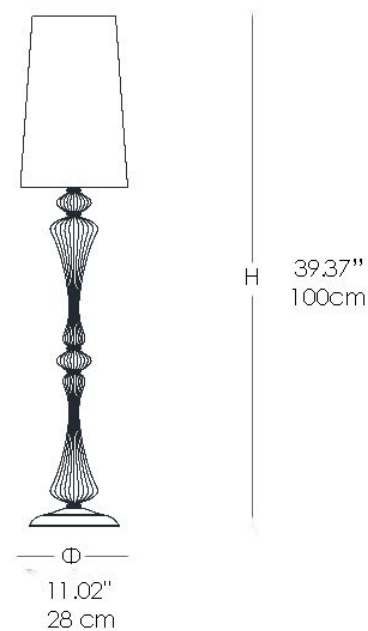

2420/P

OLIVIA

FINISHES

GLASS FINISH

TEAK GLASS

WHITE GLASS

METAL STRUCTURE FINISH

WHITE

FABRIC DIFFUSER

PONGE - WHITE

The Olivia Floor lamp in metal with matt white finish, white blown ruled glass and teak crystal details. White fabric diffuser.

LIGHT SOURCES

LED: 1X20W - E27

CERTIFICATIONS

TECHNICAL INFO

VOLTAGE: 110V

MATERIALS

GLASS, METAL,
FABRIC